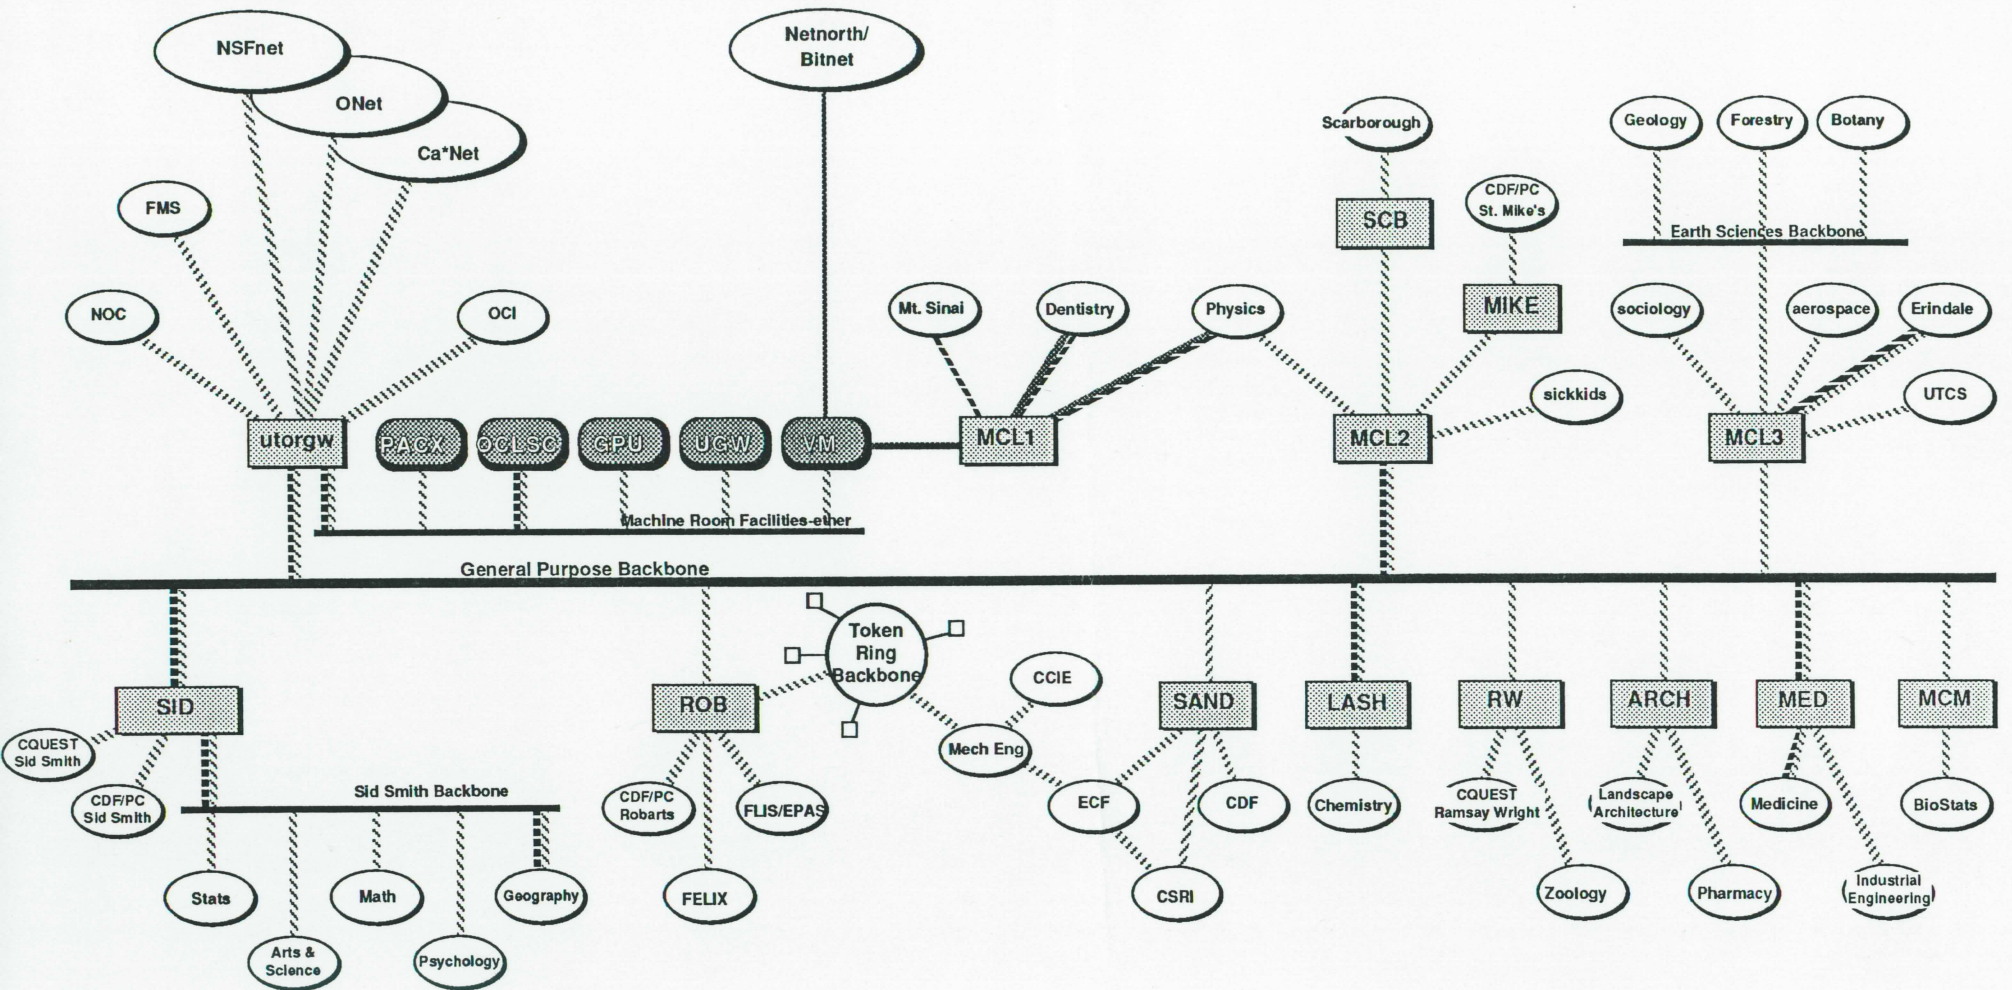

University of Toronto Internet

November 1990

Legend		Link Protocols	
	Campus Network Facilities		TCP/IP
	Local Networks		DECnet
	Other Networks		RSCS and NJE